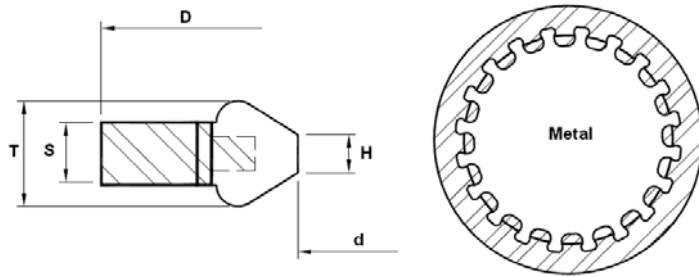

BONDED SEAL

SES

Dimension table -Bonded seal Type Star Sealing Washer

d	D	S	SES Part No.
7.6	15.3	1.3	WSO14057
8.2	16.0	1.3	WSO14067
9.3	16.8	1.3	WSO14056
11.2	19.1	1.3	WSO14068
15.2	33.4	3.0	WSO14065
15.3	28.0	1.3	WSO14062
15.4	23.6	1.3	WSO14066
15.5	30.0	3.0	WSO14060
15.5	30.0	5.5	WSO14063
15.7	30.0	3.7	WSO14064
17.1	25.4	1.3	WSO14069
17.4	31.5	1.3	WSO14061

BONDED SEAL