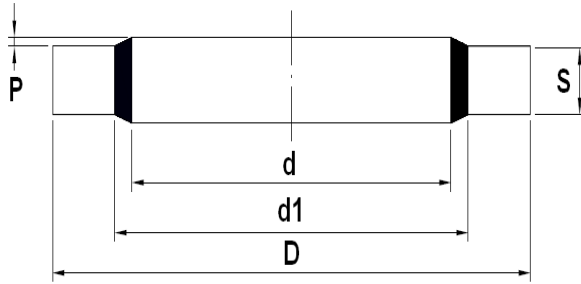

BONDED SEAL

SES

Dimension table -Bonded seal / Non-Self Centering Type BS (Imperial)

THREAD DIA. "M"		d	D	S	SES Part No.
INCH	B.S.P				
6BA		3.05	6.35	1.20	WBS00001
4BA		4.12	7.26		WBS00002
2BA		5.21	8.38		WBS00003
1/4		6.86	13.21		WBS00004
1/4		6.99	13.34		WBS00005
5/16		8.31	13.34		WBS00006
5/16		8.64	14.22		WBS00007
40		11.26	18.36	2.00	WBS00008
7/16		11.69	19.05		WBS00009
9/16		14.86	22.23		WBS00010
5/8		16.51	25.40		WBS00011
11/16		18.16	25.40	2.30	WBS00012
		18.16	25.40	2.50	WBS10112
15/16		24.26	33.27	2.30	WBS00013
1+1/8		29.33	36.58		WBS00014
1+1/4		32.64	41.40	3.20	WBS00015
1+3/8		35.94	44.45		WBS00016
1+1/2		38.96	47.75		WBS00017
1+3/4		45.34	57.15		WBS00018
2		51.69	63.50		WBS00019
3/8		10.37	15.88	2.00	WBS00020
1/2	1/4	13.74	20.57		WBS00021
60		15.83	22.23	2.00	WBS00022
	3/8	17.28	23.80		WBS00023
3/4		19.69	26.92	2.30	WBS00024
13/16	1/2	21.54	28.58	2.50	WBS00025

BONDED SEAL

BONDED SEAL

SES

Dimension table -Bonded seal / Non-Self Centering Type BS (Imperial)

THREAD DIA. "M"		d	D	S	SES Part No.
INCH	B.S.P				
		21.54	28.58	2.00	WBS10111
7/8	5/8	23.49	31.75	2.30	WBS00026
1	3/4	27.05	34.93		WBS00027
		27.05	34.93	2.50	WBS10109
		27.05	34.93	2.00	WBS10110
1+1/16		27.82	38.61	2.30	WBS00028
1+3/16	7/8	30.81	38.10		WBS00029
1+5/16	1	33.89	42.80	3.20	WBS00030
		33.89	42.80	2.5	WBS10108
1+5/16	1	33.89	42.80	2.30	WBS00031
1+5/8	1+1/4	42.93	52.38	3.20	WBS00032
1+7/8	1+1/2	48.44	58.60		WBS00033
2+1/8		54.89	69.85		WBS00034
2+1/4		58.04	70.36		WBS00035
	2	60.58	73.03		WBS00036
2+1/2		64.39	77.72		WBS00037
	2+1/4	66.68	79.50		WBS00038
	2+1/2	76.08	90.17		WBS00039