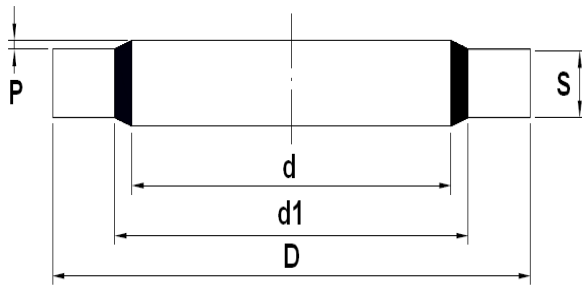

BONDED SEAL

SES

Dimension table -Bonded seal / Non-Self Centering Type BS (Imperial)

THREAD DIA. "M"		d	D	S	SES Part No.
INCH	B.S.P				
6BA		3.05	6.35	1.20	WBS00001
4BA		4.12	7.26		WBS00002
2BA		5.21	8.38		WBS00003
1/4		6.86	13.21		WBS00004
1/4		6.99	13.34		WBS00005
5/16		8.31	13.34		WBS00006
5/16		8.64	14.22		WBS00007
40		11.26	18.36	2.00	WBS00008
7/16		11.69	19.05		WBS00009
9/16		14.86	22.23		WBS00010
5/8		16.51	25.40		WBS00011
11/16		18.16	25.40	2.30	WBS00012
		18.16	25.40	2.50	WBS10112
15/16		24.26	33.27	2.30	WBS00013
1+1/8		29.33	36.58		WBS00014
1+1/4		32.64	41.40	3.20	WBS00015
1+3/8		35.94	44.45		WBS00016
1+1/2		38.96	47.75		WBS00017
1+3/4		45.34	57.15		WBS00018
2		51.69	63.50		WBS00019
3/8		10.37	15.88	2.00	WBS00020
1/2	1/4	13.74	20.57		WBS00021
60		15.83	22.23	2.00	WBS00022
	3/8	17.28	23.80		WBS00023
3/4		19.69	26.92	2.30	WBS00024
13/16	1/2	21.54	28.58	2.50	WBS00025

BONDED SEAL

BONDED SEAL

SES

Dimension table -Bonded seal / Non-Self Centering Type BS (Imperial)

THREAD DIA. "M"		d	D	S	SES Part No.
INCH	B.S.P				
		21.54	28.58	2.00	WBS10111
7/8	5/8	23.49	31.75	2.30	WBS00026
1	3/4	27.05	34.93		WBS00027
		27.05	34.93	2.50	WBS10109
		27.05	34.93	2.00	WBS10110
1+1/16		27.82	38.61	2.30	WBS00028
1+3/16	7/8	30.81	38.10		WBS00029
1+5/16	1	33.89	42.80	3.20	WBS00030
		33.89	42.80	2.5	WBS10108
1+5/16	1	33.89	42.80	2.30	WBS00031
1+5/8	1+1/4	42.93	52.38	3.20	WBS00032
1+7/8	1+1/2	48.44	58.60		WBS00033
2+1/8		54.89	69.85		WBS00034
2+1/4		58.04	70.36		WBS00035
	2	60.58	73.03		WBS00036
2+1/2		64.39	77.72		WBS00037
	2+1/4	66.68	79.50		WBS00038
	2+1/2	76.08	90.17		WBS00039