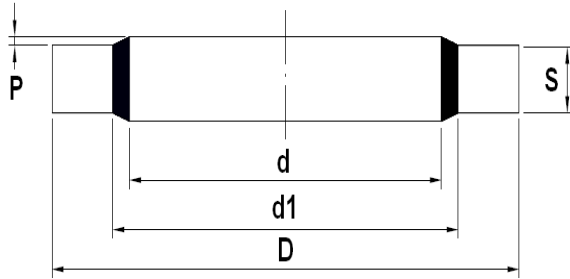

BONDED SEAL

SES

Dimension table -Bonded seal / Non-Self Centering Type BS (French Metric.)

THREAD DIA. "M"	d	D	S	SES Part No.
3	3.60	7.50	1.00	WBS00301
4	4.60	9.00		WBS00302
5	5.60	10.00		WBS00303
6	6.60	11.00		WBS00304
6	6.85	13.27	1.30	WBS00305
6	7.00	11.40	1.00	WBS00306
8	8.60	13.00		WBS00307
10	10.70	17.00	1.50	WBS00310
11	11.80	18.10		WBS00312
12	12.70	19.00		WBS00313
13	13.80	20.10		WBS00315
14	14.70	21.00		WBS00316
16	16.70	23.00		WBS00317
	17.40	23.70	1.50	WBS00318
16.5	17.20	23.90	2.00	WBS00319
18	18.70	27.00		WBS00320
20	20.70	29.00		WBS00321
	21.70	30.00		WBS00323
22	22.70	31.00	WBS00324	
23	23.70	32.00	2.00	WBS00325
24	24.70	33.00		WBS00326
26	27.00	35.30	2.00	WBS00327
27	27.70	36.00		WBS00328
28	28.60	36.00		WBS00329
28.5	29.20	37.50		WBS00330
30	30.70	39.00	2.00	WBS00331

BONDED SEAL

BONDED SEAL

SES

Dimension table -Bonded seal / Non-Self Centering Type BS (French Metric.)

THREAD DIA. "M"	d	D	S	SES Part No.
33	33.70	42.00	2.00	WBS00332
36	37.00	48.00	2.50	WBS00333
39	40.00	51.00		WBS00334
42	43.00	54.00		WBS00335
45	46.00	57.00		WBS00336
48	49.00	60.00		WBS00337