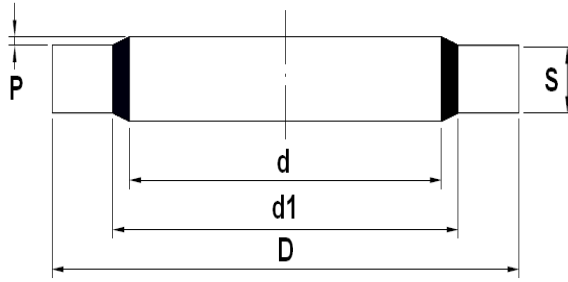

BONDED SEAL

SES

Dimension table -Bonded seal / Non-Self Centering Type BS (French Metric.)

THREAD DIA. "M"	d	D	S	SES Part No.
3	3.60	7.50	1.00	WBS00301
4	4.60	9.00		WBS00302
5	5.60	10.00		WBS00303
6	6.60	11.00		WBS00304
6	6.85	13.27	1.30	WBS00305
6	7.00	11.40	1.00	WBS00306
8	8.60	13.00		WBS00307
10	10.70	17.00	1.50	WBS00310
11	11.80	18.10		WBS00312
12	12.70	19.00		WBS00313
13	13.80	20.10		WBS00315
14	14.70	21.00		WBS00316
16	16.70	23.00		WBS00317
	17.40	23.70	1.50	WBS00318
16.5	17.20	23.90	2.00	WBS00319
18	18.70	27.00		WBS00320
20	20.70	29.00		WBS00321
	21.70	30.00		WBS00323
22	22.70	31.00	WBS00324	
23	23.70	32.00	2.00	WBS00325
24	24.70	33.00		WBS00326
26	27.00	35.30	2.00	WBS00327
27	27.70	36.00		WBS00328
28	28.60	36.00		WBS00329
28.5	29.20	37.50		WBS00330
30	30.70	39.00	2.00	WBS00331

BONDED SEAL

BONDED SEAL

SES

Dimension table -Bonded seal / Non-Self Centering Type BS (French Metric.)

THREAD DIA. "M"	d	D	S	SES Part No.
33	33.70	42.00	2.00	WBS00332
36	37.00	48.00	2.50	WBS00333
39	40.00	51.00		WBS00334
42	43.00	54.00		WBS00335
45	46.00	57.00		WBS00336
48	49.00	60.00		WBS00337