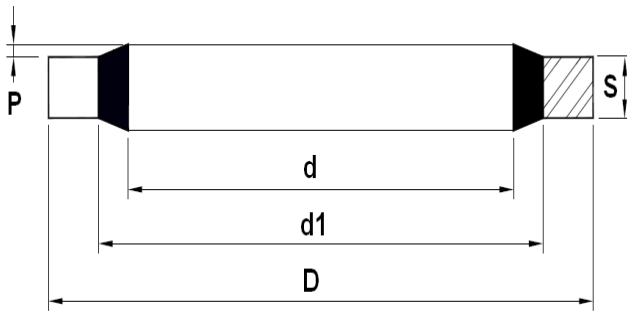

BONDED SEAL

SES

Dimension table -Bonded seal / Non-Self Centering Type BS (Cetops)

THREAD DIA. "M"	d	D	S	SES Part No.
1/8	10.40	14.70	1.20	WBS00510
1/4	13.85	18.70		WBS00511
3/8	17.35	22.70		WBS00512
1/2	21.65	26.70		WBS00513
3/4	27.30	32.50		WBS00514
1	34.20	39.50	2.00	WBS00515
1 1/4	42.80	49.50		WBS00516
1 1/2	48.70	55.50		WBS00517
2	60.50	68.50		WBS00518
1/16	8.30	12.70	1.20	WBS00519
	27.30	32.60	2.00	WBS00520

BONDED SEAL